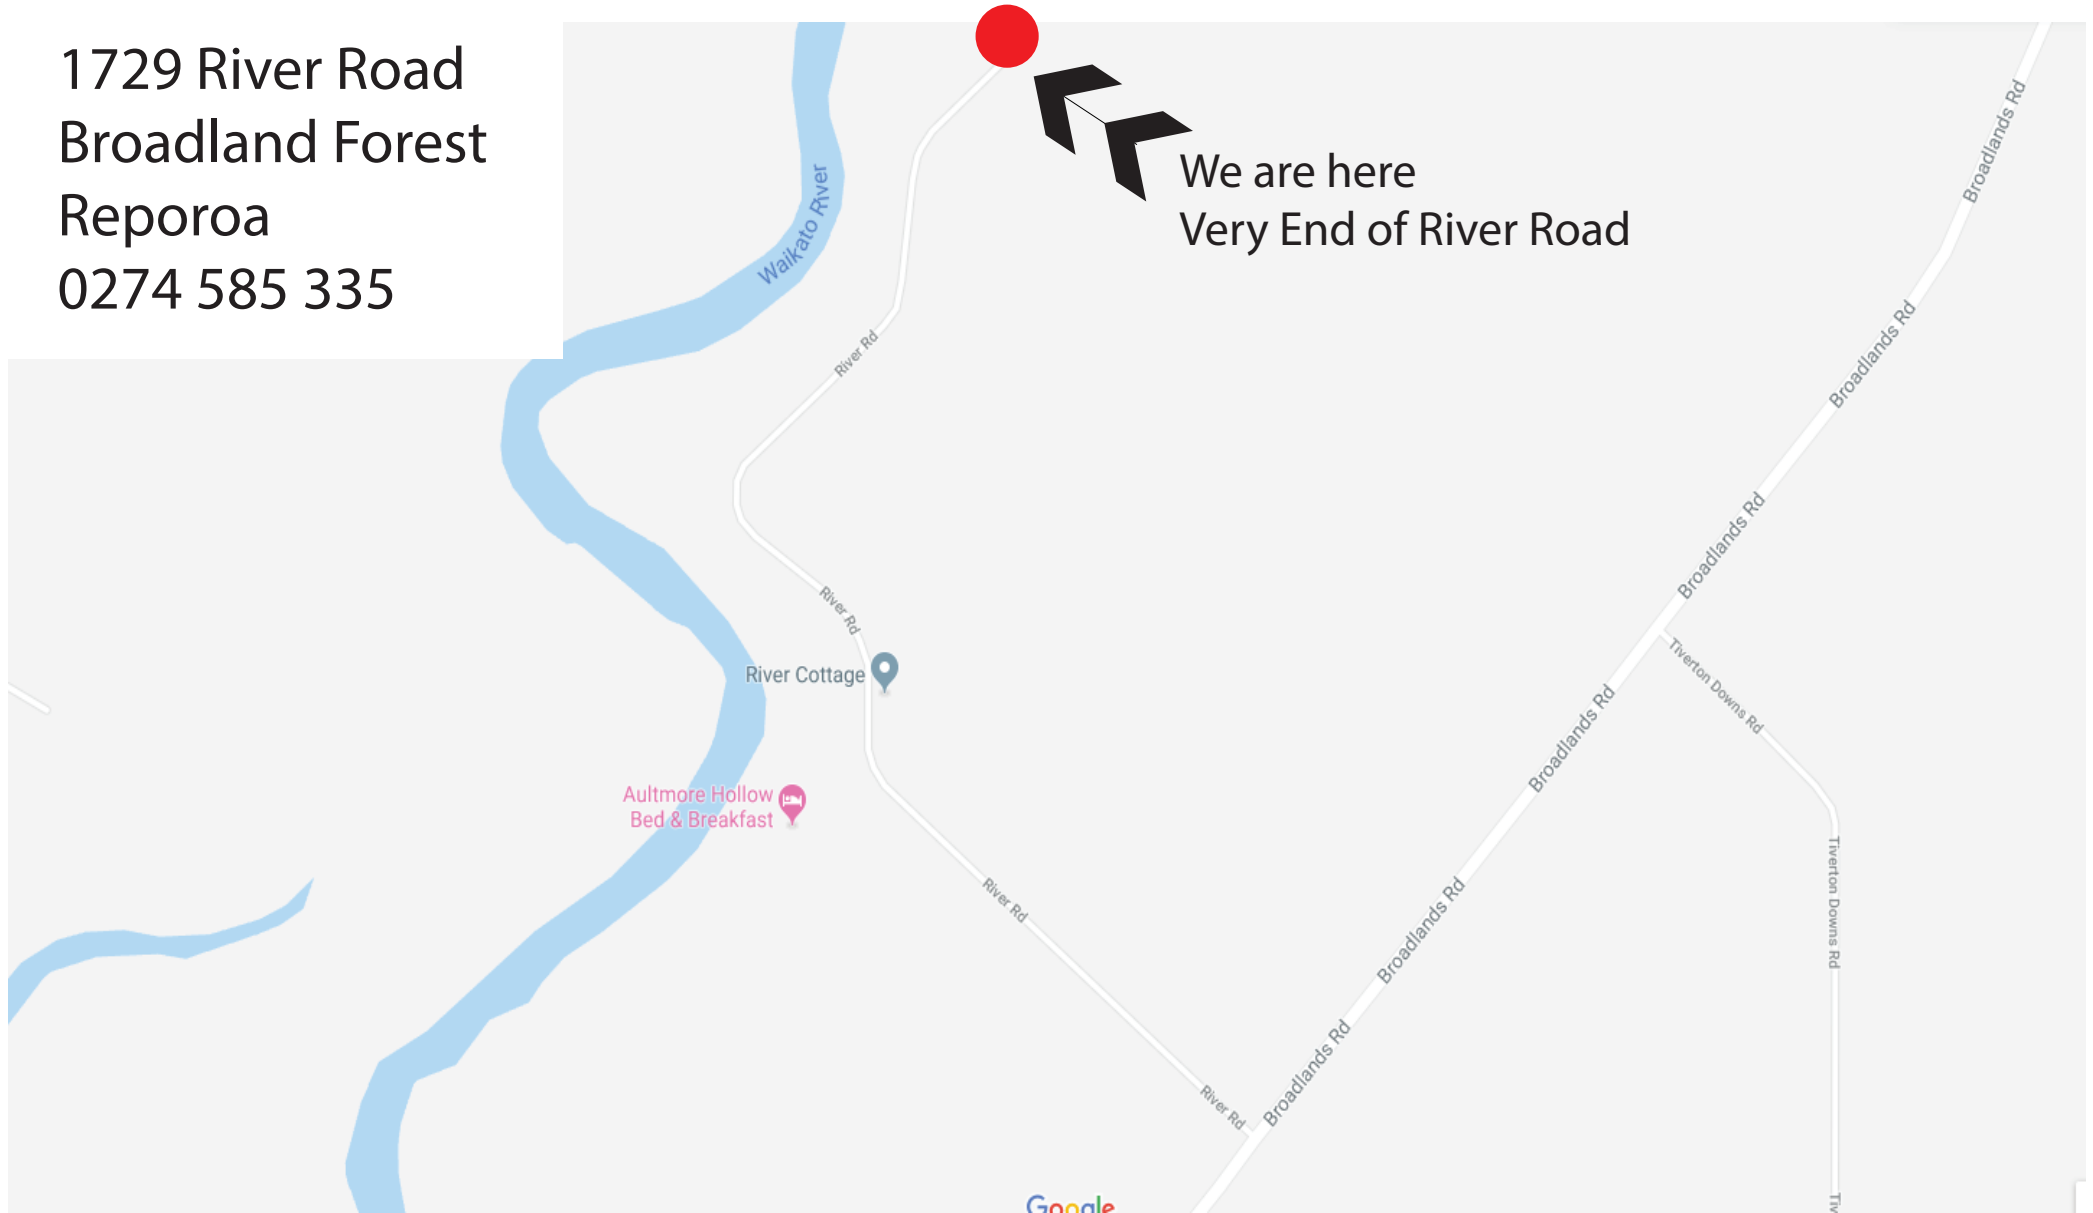

1729 River Road
Broadland Forest
Reporoa
0274 585 335

To get to Broadland Road take State Highway 5 from Taupo turn right at Ohaki Road which will take you to Broadlands Rd turn right again and then River Road is about 4k the next right

To get to Broadlands Road from Rotorua take State Highway 5 from Rotorua (approx 35 Min) turn onto Reporoa Rd just past dairy factory turn right onto Broadlands Road at Reporoa township (15 minutes to River Road on right)